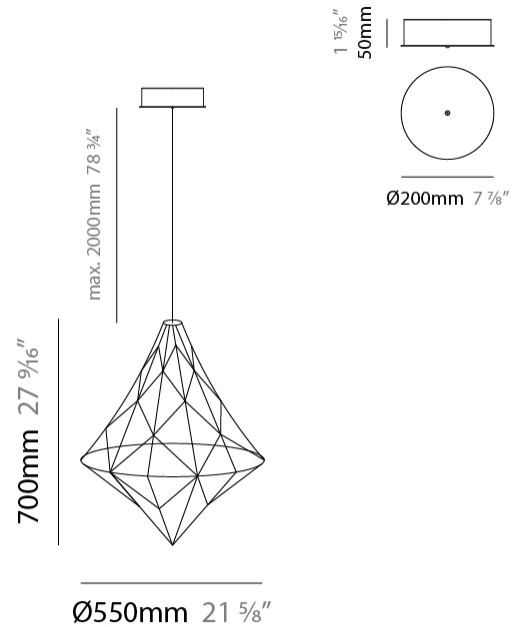

GENERAL

Series: Nobilis
Brand: Quasar
Division: Design
Mounting Type: Suspension
Mounting Location: Ceiling
Subcategory: Ambient

PHYSICAL

Shape: Abstract
Diameter (mm): 550
Diameter (in): 21 ⁵/₈"
Height (mm): 700
Height (in): 27 ⁹/₁₆"
Max. Overall Height (mm): 2200
Max. Overall Height (in): 86 ⁵/₈"
Light Distribution: Omnidirectional
Weight (kg): 2
Weight (lbs): 4.41
Fixture Finish: [NIC / BRA / BBR](#)
Fixture Material: Metal
Cable Details: 2000mm Cable
Upon Request: Custom Sizes

ELECTRICAL

Number of Lamps: 67
Lamp Type: LED Retrofit
Input Wattage (W): 22.11
Bulb Included: Bulb Included
Max. Wattage Per Lamp (W): 0.33
Lamp Base: E10
[Dimming: Non-Dimming / Phase Dimming (120vac Only)](#)
Driver Included: Yes
Driver Location: Integrated
Driver Type: Constant Voltage - 120/277Vac
Driver Class: Class 2
Input Voltage (V): 120 - 277
Output Voltage (V): 12
Lamp Voltage (V): 12
Upon Request: (Not included - see components) Integral: 0-10Vdc dimming

LED

[Color Temperature (°K): 2600 / 3000 / 3500](#)
Max. Delivered Lumen (lm): 1541
CRI: >90 CRI
Lamp Life (hrs): 50000

OPTICAL

RATINGS AND CERTIFICATIONS

Certified By: Certified for North American Standards
IP rating: IP20

PROJECT
TYPE
SPECIFIER
QUANTITY
DATE